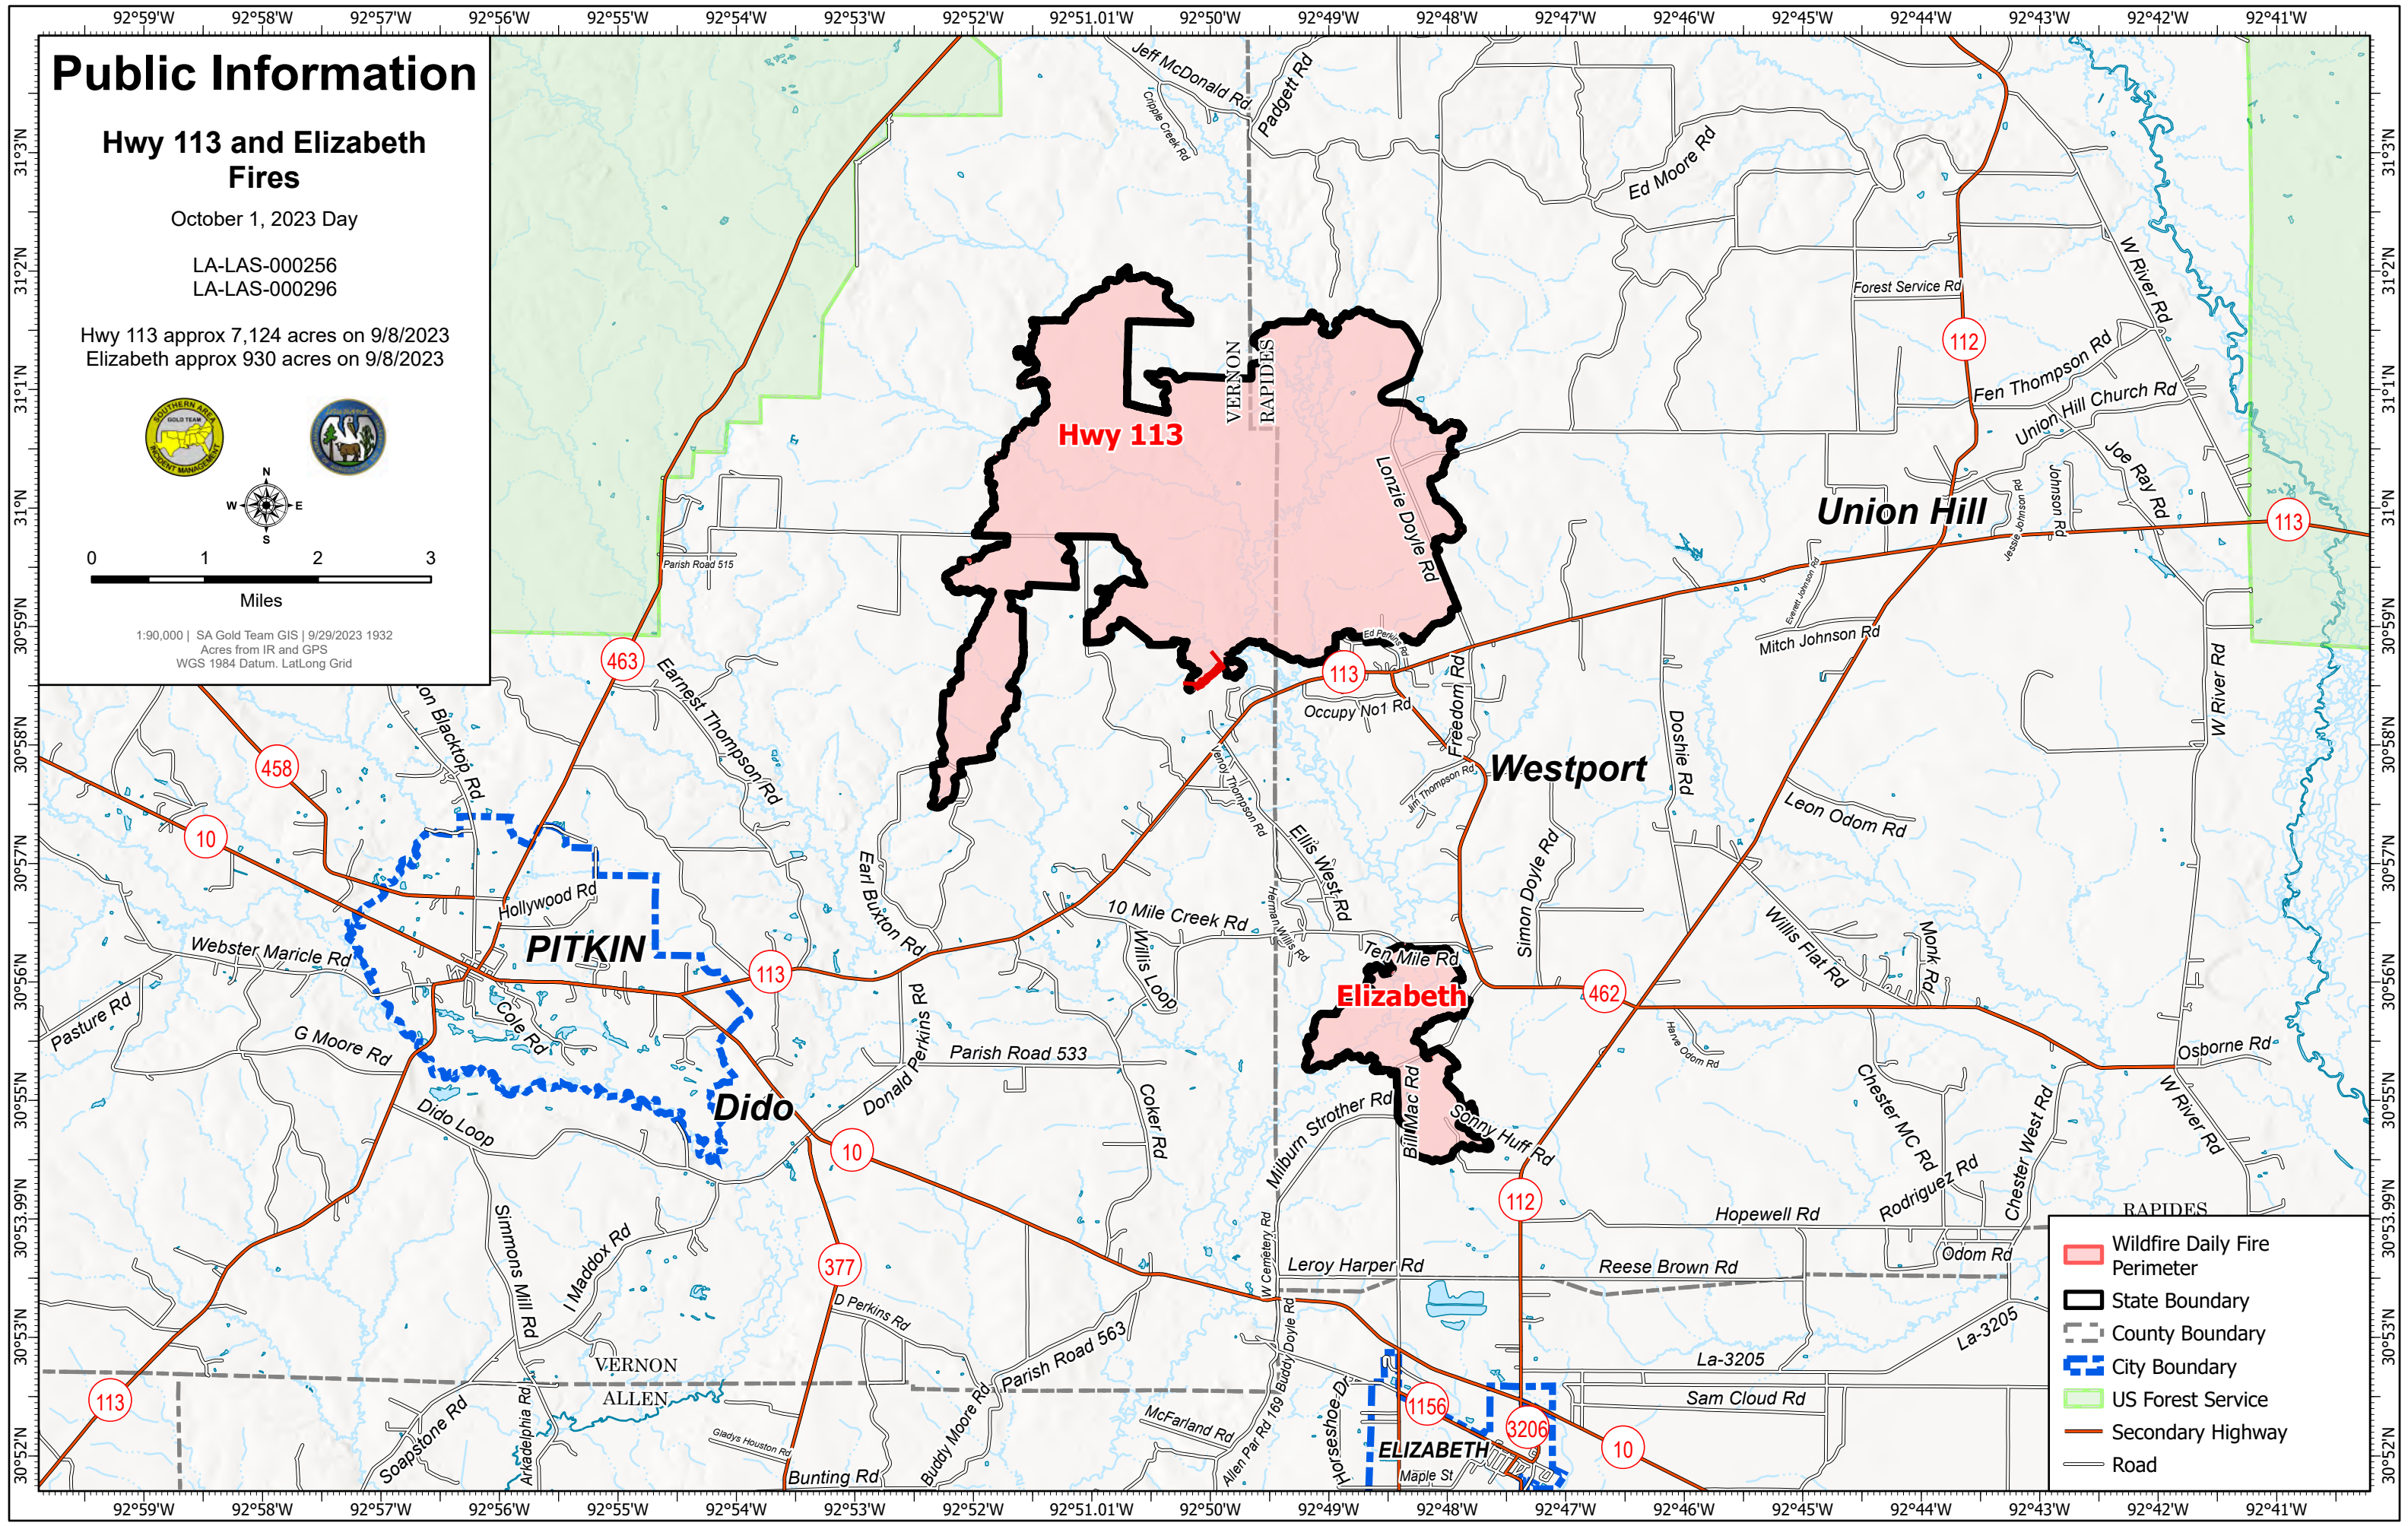

Public Information

Hwy 113 and Elizabeth Fires

October 1, 2023 Day

LA-LAS-000256
LA-LAS-000296

Hwy 113 approx 7,124 acres on 9/8/2023
Elizabeth approx 930 acres on 9/8/2023

1:90,000 | SA Gold Team GIS | 9/29/2023 1932
Acres from IR and GPS
WGS 1984 Datum, LatLong Grid

- Wildfire Daily Fire Perimeter
- State Boundary
- County Boundary
- City Boundary
- US Forest Service
- Secondary Highway
- Road